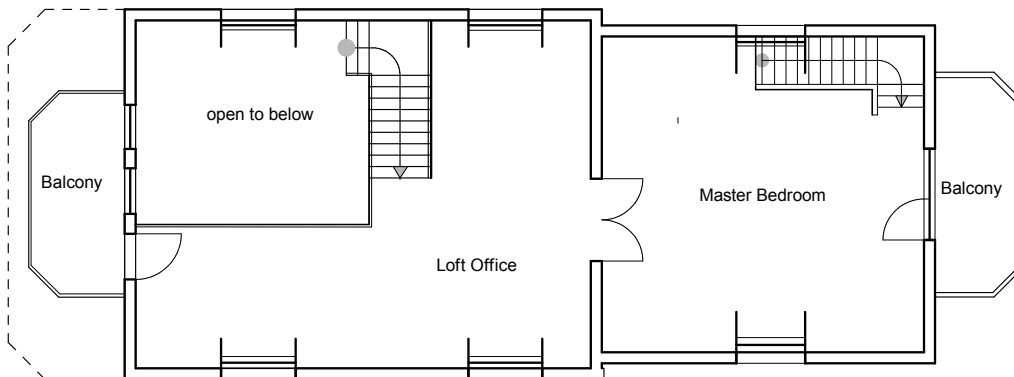

# FOR SALE

A Grand Home on the Ocean in Liscomb

Eastern Shore - Nova Scotia | 696 Little Liscomb Road | Little Liscomb

Asking Price:

\$415,000

Lot Size: 32,000 sq. ft. TLA: 2,235 sq. ft.

PID#: 37543162

R&H Property ID: ES-5259

MAIN FLOOR

SECOND FLOOR

ROBINSON  HARMSEN

*Relocate for life*

RobinsonHarmsen.com