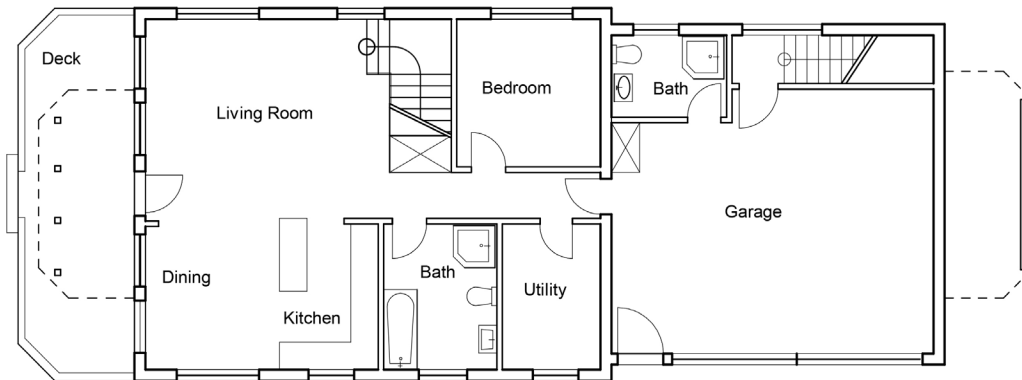

# FOR SALE

A Grand Home on the Ocean in Liscomb

Eastern Shore - Nova Scotia | 696 Little Liscomb Road | Little Liscomb

Asking Price:

\$415,000

Lot Size: 32,000 sq. ft. TLA: 2,235 sq. ft.

PID#: 37543162

R&H Property ID: ES-5259

MAIN FLOOR

SECOND FLOOR

ROBINSON  HARMSEN

*Relocate for life*

RobinsonHarmsen.com